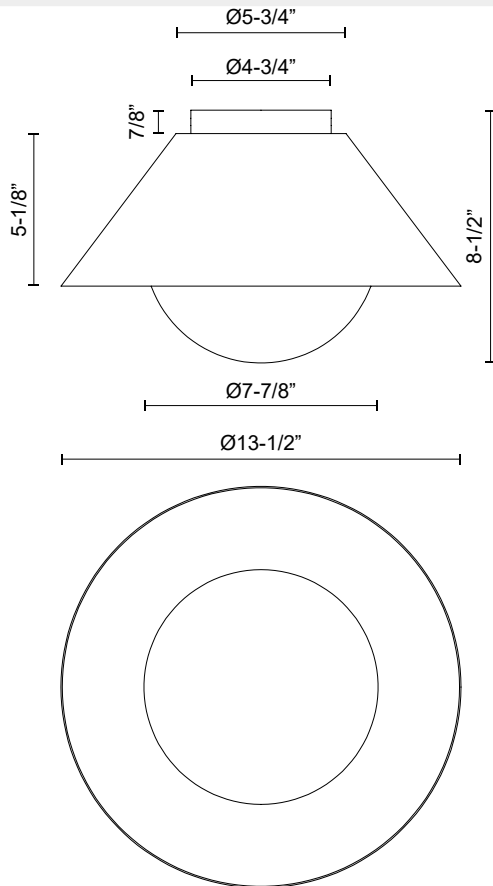

alora mood

P. 1.855.855.8926

CANADA: 19054 28TH Avenue Surrey - BC V3Z 6M3

USA: 3035 E. Lone Mountain Rd - Las Vegas, NV, 89081

REMY FM485214

FIXTURE DIMENSIONS	D13-1/2" x H8-1/2"
LAMP TYPE	E26
MAX WATTAGE	60W
BULB QTY	1
BULBS INCLUDED	No
VOLTAGE	120V
MATERIAL	Steel
GLASS DETAILS	Matte Opal Glass
LOCATION	Dry
CANOPY DIMENSIONS	D4-3/4" x H7/8"
PAINT FINISH	BG01; MB01; WH01;

[D - Diameter, L - Length, W - Width, H - Height, E - Extension]

AVAILABLE FINISHES:

FM485214BGOP
Brushed
Gold/Opal Glass

FM485214MBOP
Matte Black/Opal
Glass

FM485214WHOP
White/Opal Glass

*For complete warranty terms, please visit: www.aloralighting.com/warranty